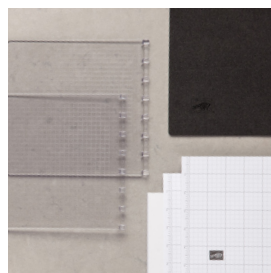

STAMPARATUS® ACCESSORIES PACK

Includes Stamparatus® plates, grid paper, foam mat
151049 **$24.50**