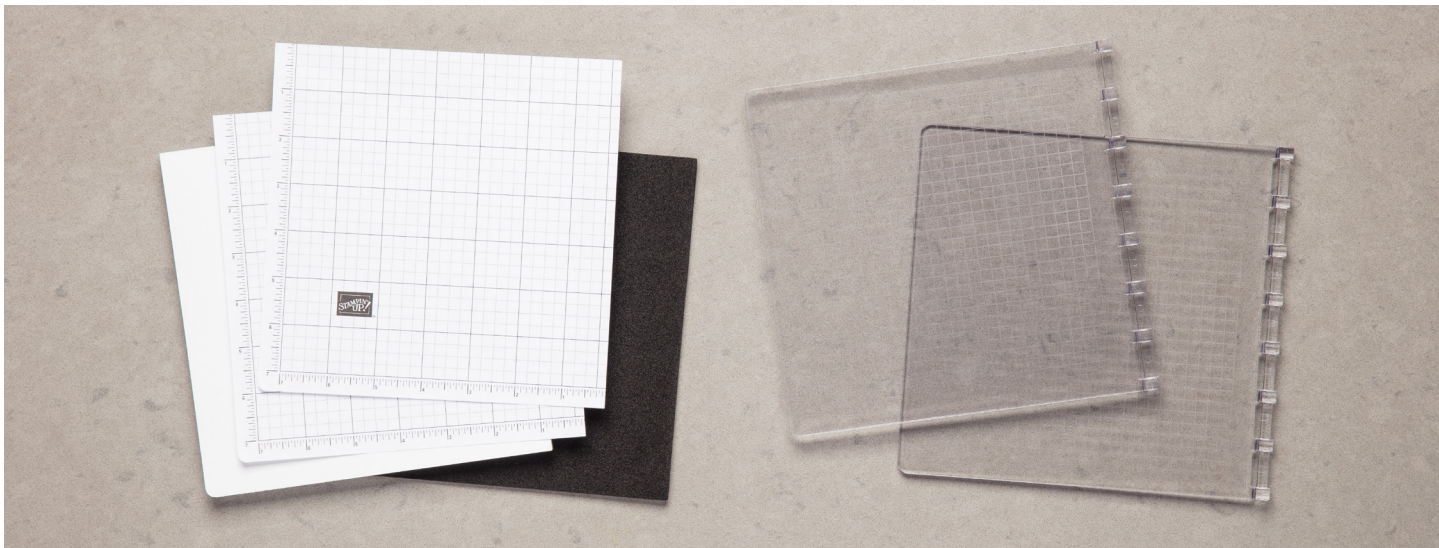

NEW!

STAMPARATUS® ACCESSORIES

The Stamparatus® (Item 146276, \$49.00) is the world's most innovative stamp placement tool—now with a supporting line of all-new accessories to keep you stamping smoothly!

SMALL GRID PAPER

Grid paper perfectly sized to fit the Stamparatus®, for precision stamp alignment every time. (50 sheets)
149621 **\$6.50**

STAMPARATUS® PLATES

Additional plates allow you to have multiple stamp arrangements ready to go! (2 plates)
149693 **\$15.00**